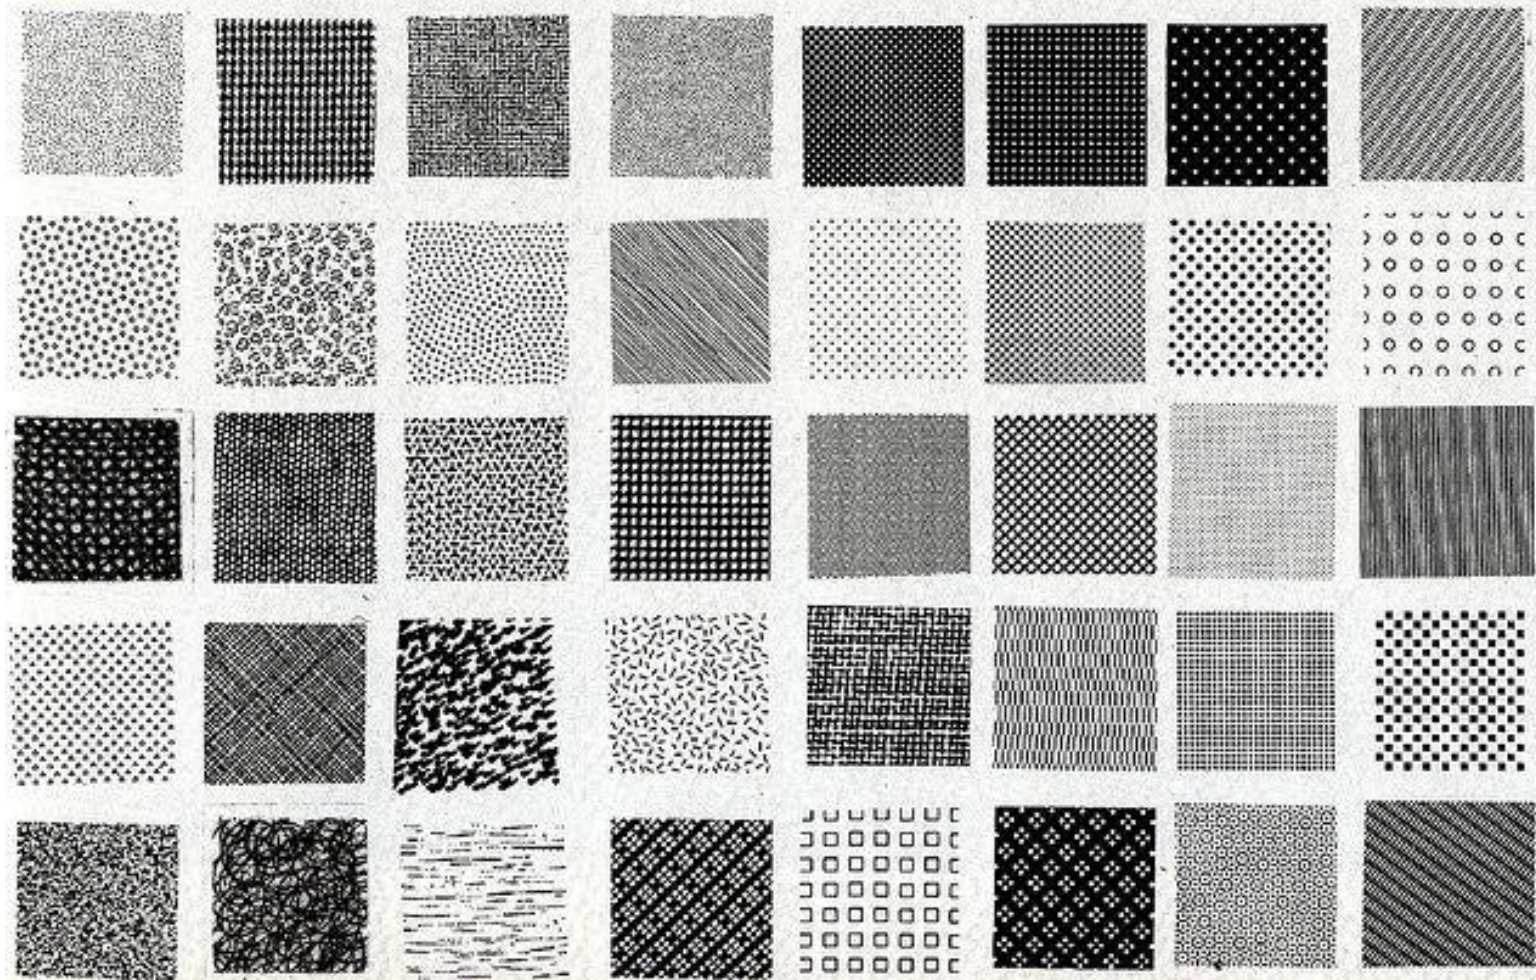

pen techniques

drawing with ink

Stippling Examples

Pen and ink

Contrast of value

Contrast of texture

Line-direction variation

PARALLEL
DIAGONAL

INTERLOCKING
VERTICAL

ALTERNATING
DIAGONAL

ALTERNATING
CURVES

CROSS HATCH

RADIATING PARALLELS

STIPPLE

STEP 90'S

CHANGING PARALLEL

SPACED LOOPS

RANDOM DIAGONAL

PARQUET

INTREWOVEN

COBBLESTONE

SPACED
RANDOM VERTICALS

WAVES